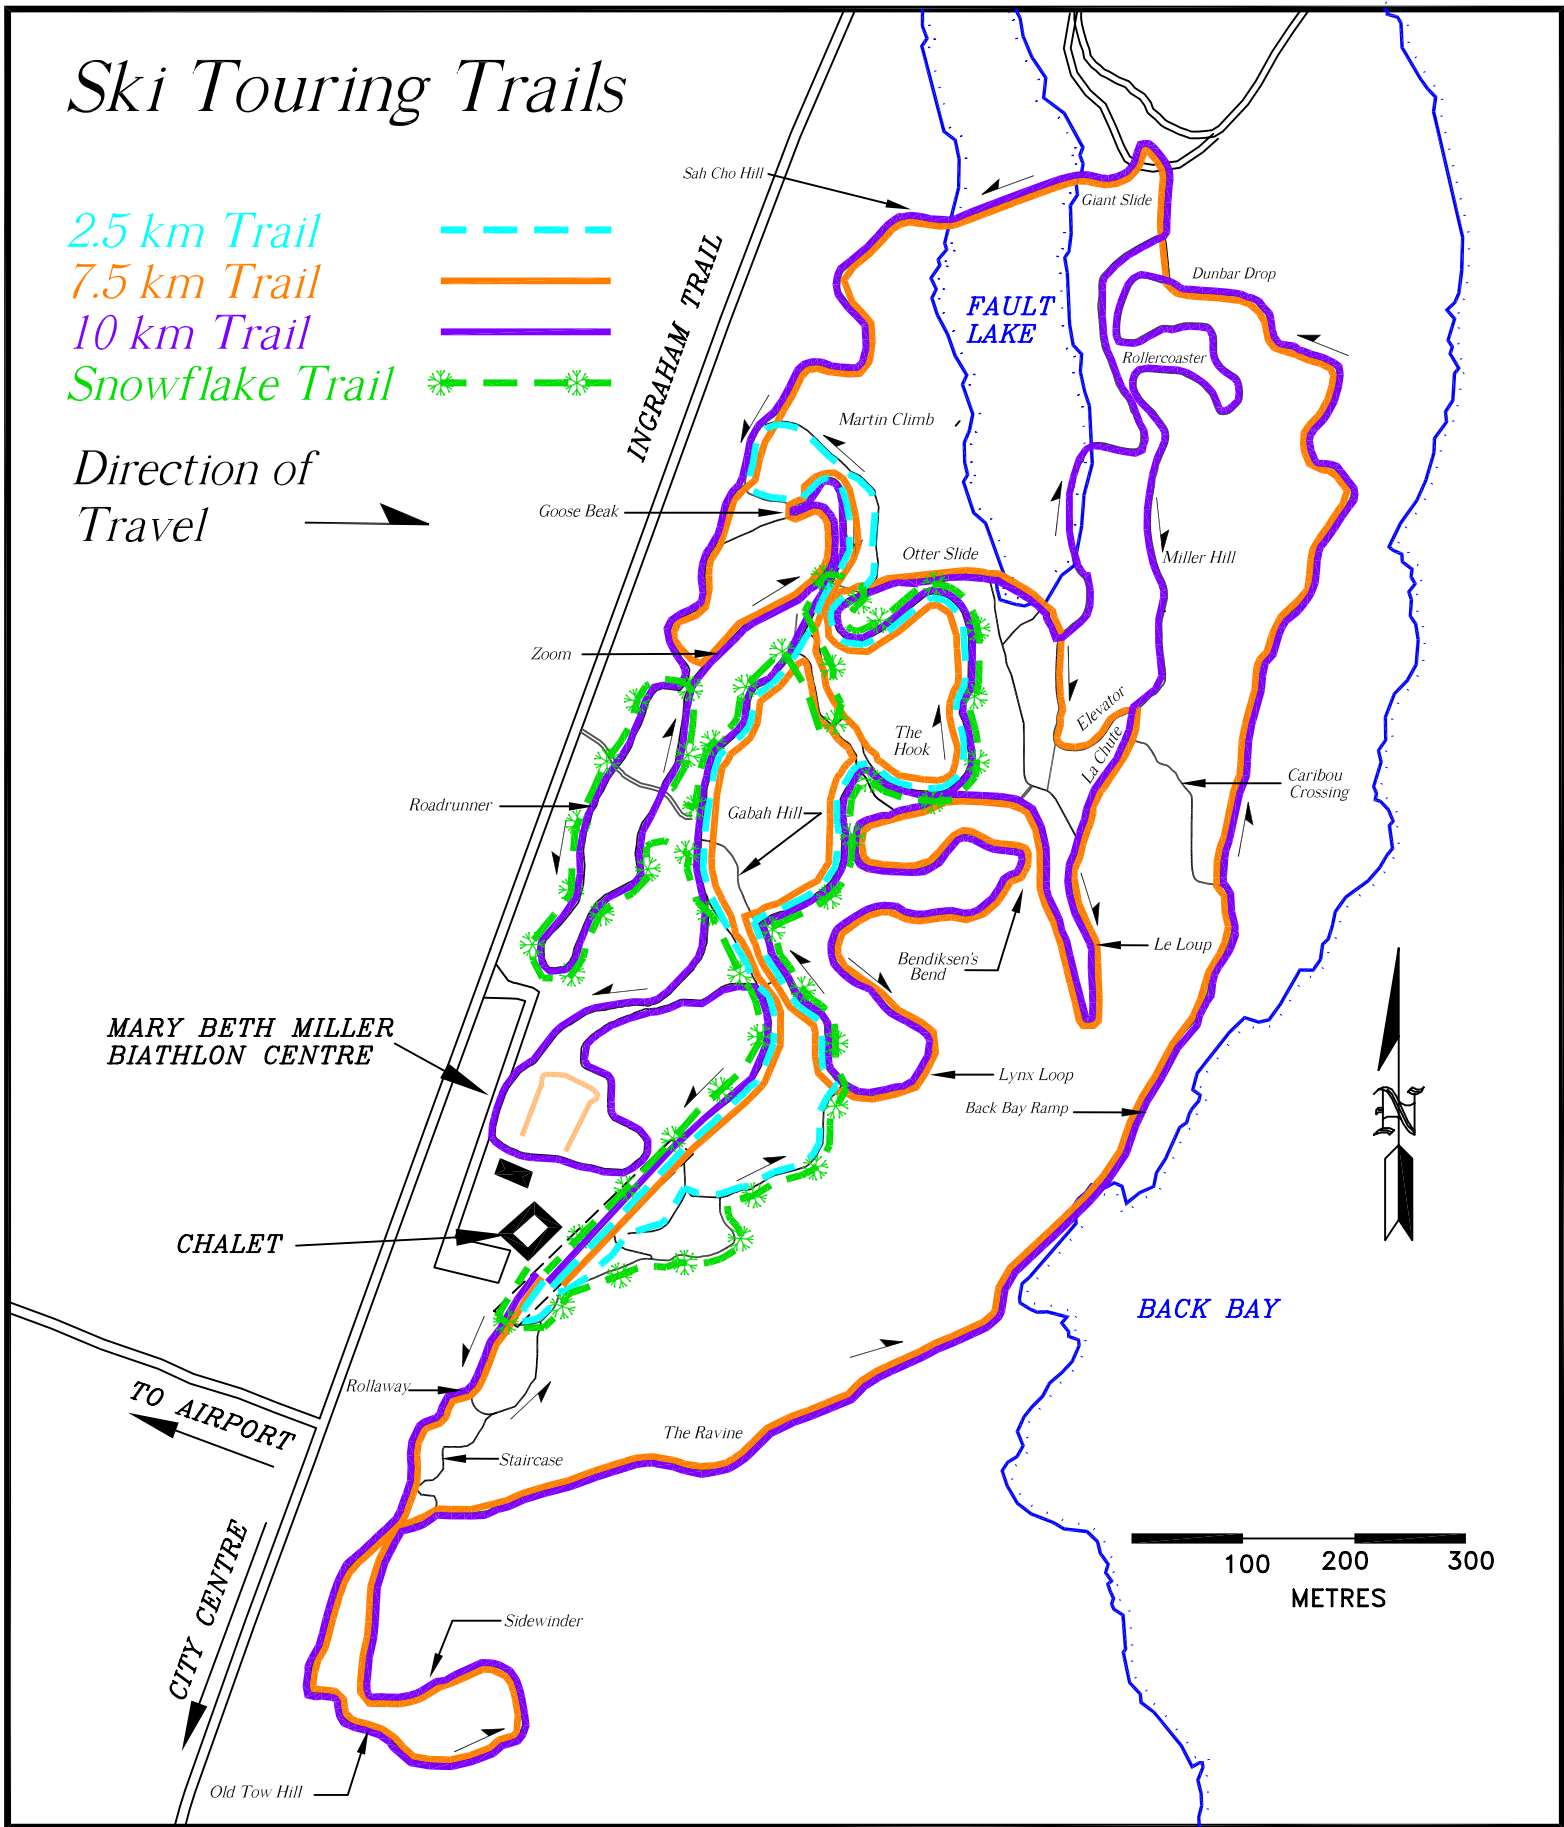

Ski Touring Trails

2.5 km Trail

7.5 km Trail

10 km Trail

Snowflake Trail

Direction of Travel

MARY BETH MILLER BIATHLON CENTRE

CHALET

TO AIRPORT

CITY CENTRE

BACK BAY

100 200 300 METRES

INGRAHAM TRAIL

FAULT LAKE